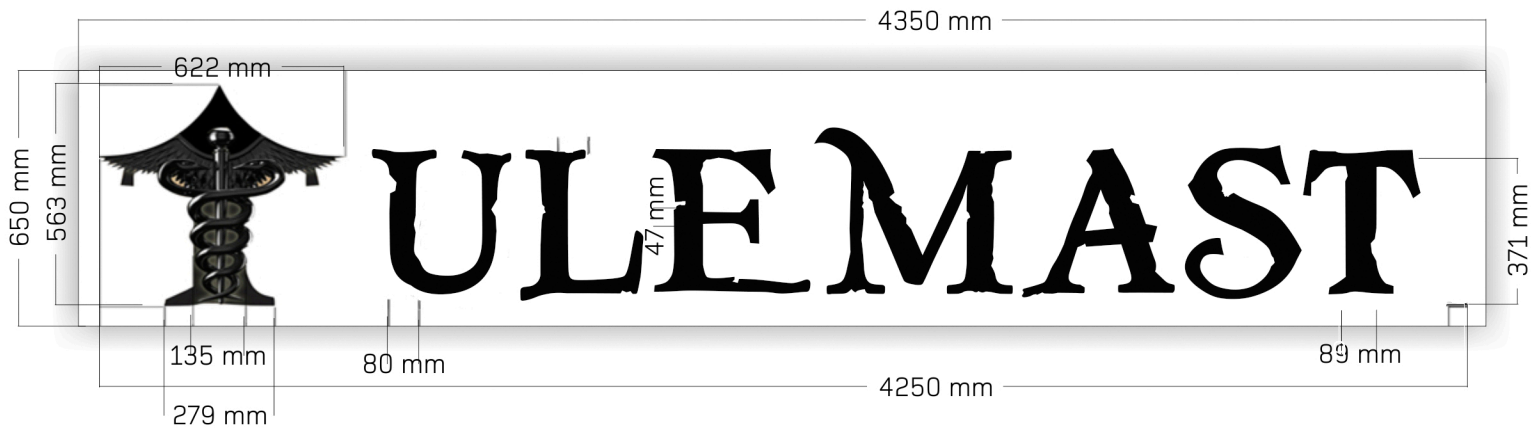

2025

Klient:

Location:

Address:

Scale:  
1:1 (A4)

Design number:

Date: 27.01.2025

Project leader:  
V. Luite